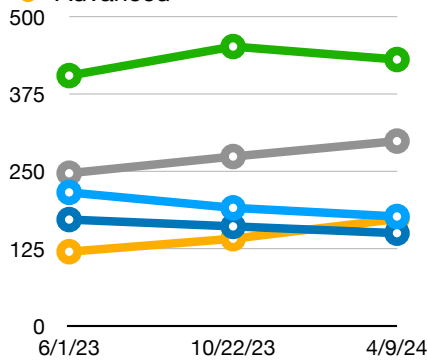

MEMBERS

YEAR	MEMBERS	%CHANGE
2018	277	45%
2020	337	-20%
2022	733	37%
2023	1210	65%
2024 YTD*	1234	2%

Membership Report April 9, 2024

SKILL LEVEL

- Beginner
- Intermediate
- Advanced
- Novice
- High Inter.

SKILL LEVEL	TOTALS (of those reporting)
BEGINNER	177
NOVICE	150
INTERMEDIATE	431
HIGH INTER.	299
ADVANCED	173

SKILL LEVEL TRENDS

- Beginner
- Intermediate
- Advanced
- Novice
- High Inter.

SKILL LEVEL	6/1/23	10/22/23	4/9/24
BEGINNER	216	191	177
NOVICE	172	161	150
INTERMEDIATE	405	452	431
HIGH INTER.	247	274	299
ADVANCED	120	141	173