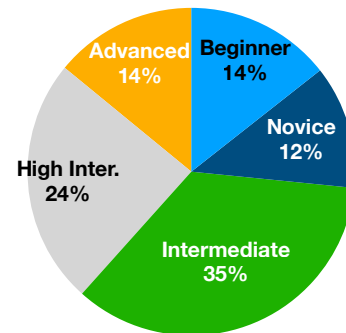

MEMBERS

YEAR	MEMBERS	%CHANGE
2018	277	45%
2020	337	-20%
2022	733	37%
2023	1210	65%
2024 YTD*	1234	2%

Membership Report April 9, 2024

SKILL LEVEL

- Beginner
- Intermediate
- Advanced
- Novice
- High Inter.

SKILL LEVEL	TOTALS (of those reporting)
BEGINNER	177
NOVICE	150
INTERMEDIATE	431
HIGH INTER.	299
ADVANCED	173

SKILL LEVEL TRENDS

- Beginner
- Intermediate
- Advanced
- Novice
- High Inter.

SKILL LEVEL	6/1/23	10/22/23	4/9/24
BEGINNER	216	191	177
NOVICE	172	161	150
INTERMEDIATE	405	452	431
HIGH INTER.	247	274	299
ADVANCED	120	141	173