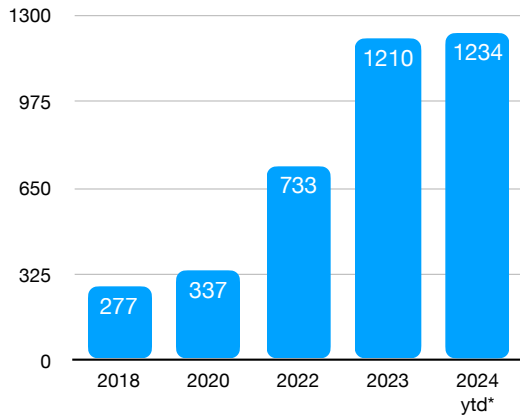

MEMBERS

YEAR	MEMBERS	%CHANGE
2018	277	45%
2020	337	-20%
2022	733	37%
2023	1210	65%
2024 YTD*	1234	2%

Membership Report April 9, 2024

SKILL LEVEL

- Beginner
- Intermediate
- Advanced
- Novice
- High Inter.

SKILL LEVEL	TOTALS (of those reporting)
BEGINNER	177
NOVICE	150
INTERMEDIATE	431
HIGH INTER.	299
ADVANCED	173

SKILL LEVEL TRENDS

- Beginner
- Intermediate
- Advanced
- Novice
- High Inter.

SKILL LEVEL	6/1/23	10/22/23	4/9/24
BEGINNER	216	191	177
NOVICE	172	161	150
INTERMEDIATE	405	452	431
HIGH INTER.	247	274	299
ADVANCED	120	141	173